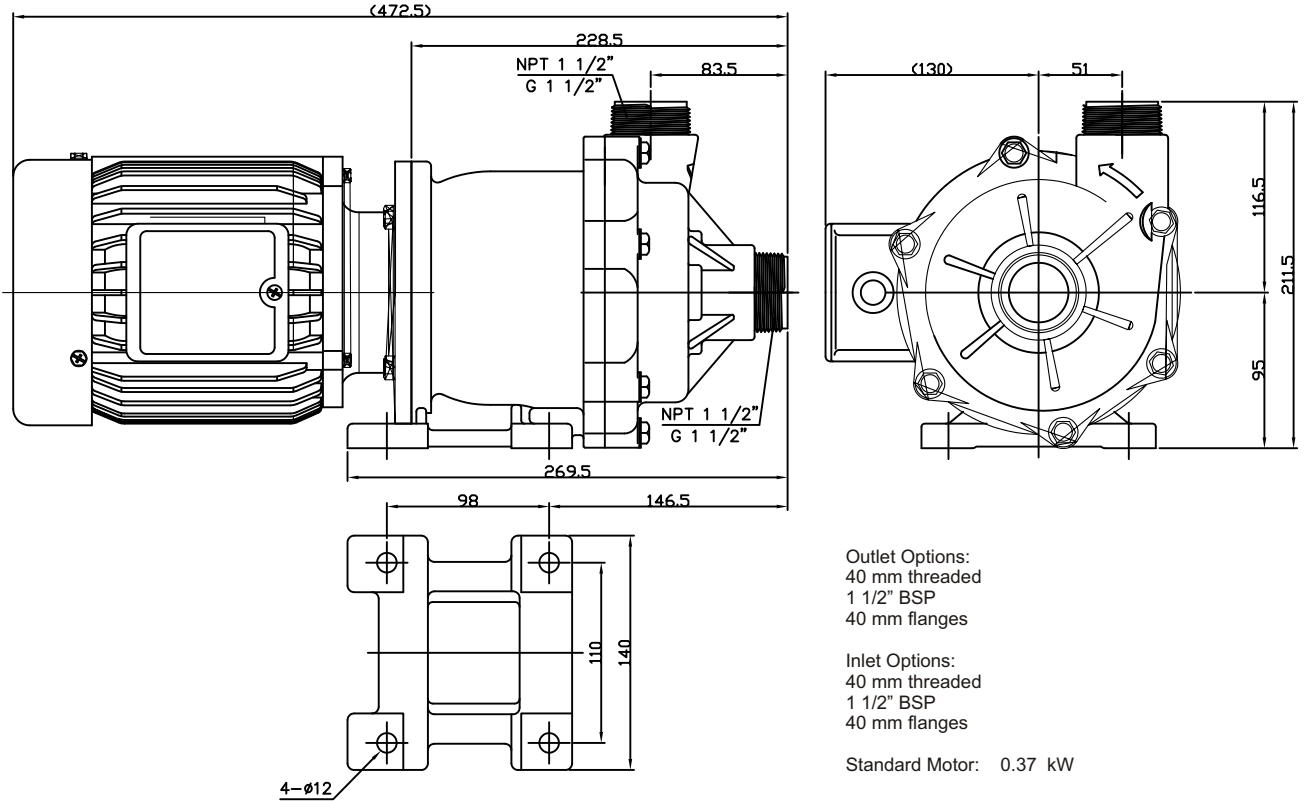

PW-7P-MD

DIMENSIONAL SCHEMATIC AND PERFORMANCE

DIMENSIONS mm

not to scale
specifications are subject to change

Details may change depending upon the motor specified

PERFORMANCE

Tests obtained
50 hz 2860 rpm
— 1.1 SG