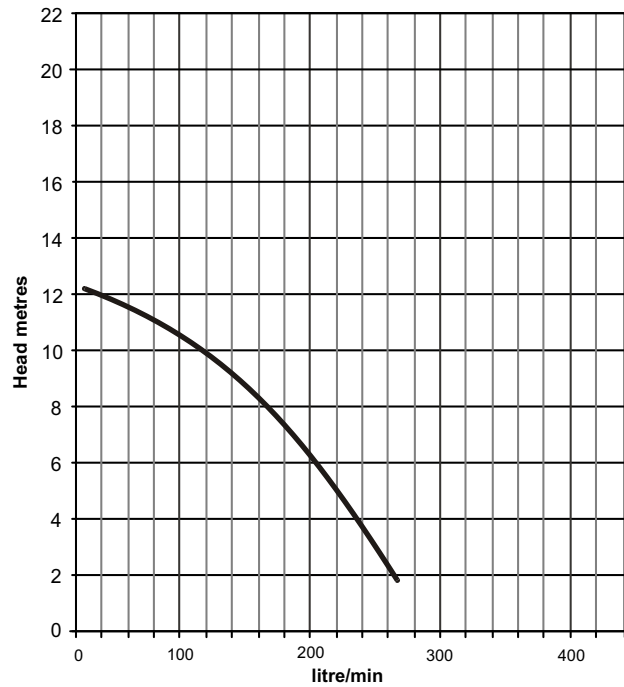

PW-7P-MD

DIMENSIONAL SCHEMATIC AND PERFORMANCE

DIMENSIONS mm

not to scale
specifications are subject to change

Details may change depending upon the motor specified

PERFORMANCE

Tests obtained
50 hz 2860 rpm
— 1.1 SG